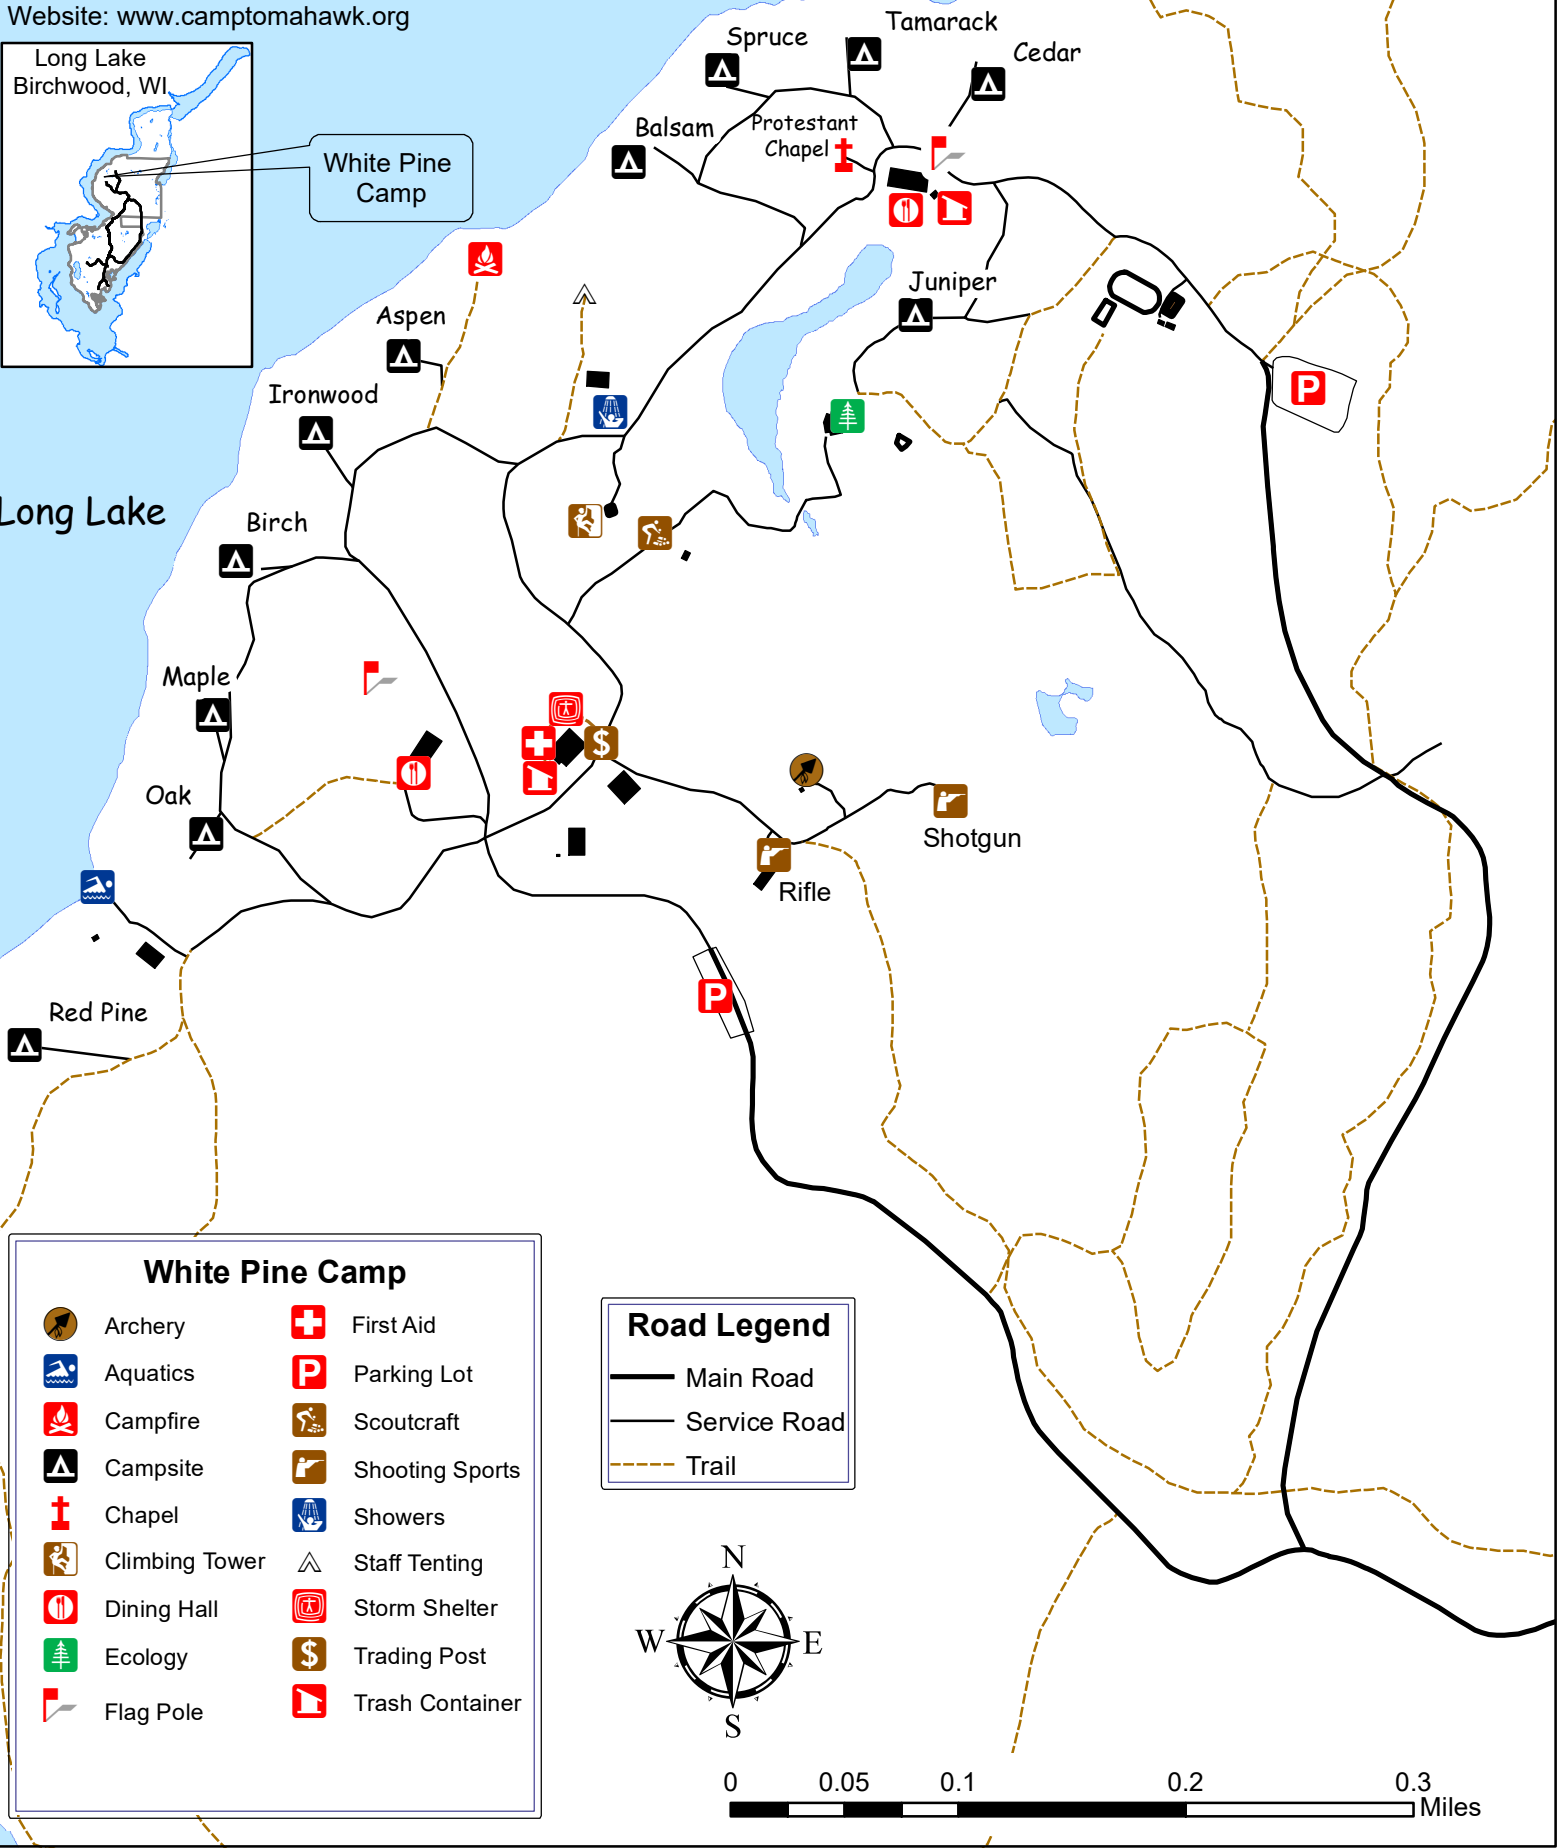

Tomahawk Scout Camp

N1910 Scout Road, Birchwood, WI 54817

Phone: (612) 261-2455

Northern Star Scouting

Email: tomahawk@northernstar.org

Website: www.camptomahawk.org

White Pine Camp

White Pine
Camp

Long Lake

White Pine Camp

- | | | | |
|--|----------------|--|-----------------|
| | Archery | | First Aid |
| | Aquatics | | Parking Lot |
| | Campfire | | Scoutcraft |
| | Campsite | | Shooting Sports |
| | Chapel | | Showers |
| | Climbing Tower | | Staff Tenting |
| | Dining Hall | | Storm Shelter |
| | Ecology | | Trading Post |
| | Flag Pole | | Trash Container |

Road Legend

- Main Road
- Service Road
- Trail

0 0.05 0.1 0.2 0.3 Miles